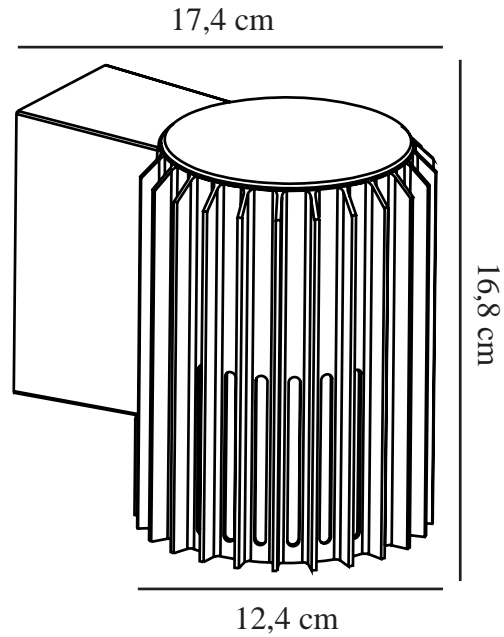

ALUDRA | WALL LIGHT | SEASIDE BROWN METALLIC

nordlux®

2118011261

Voltage (V): 220-240 Volt
IP degree: IP54
Maximum bulb wattage (W): 15W
Class (Class 1, Class 2, Class 3):
Class 1 (Earth contact)
Socket type: E27
Parallel connection: False

Height (cm): 16.8
Shade Diameter (cm): 12.4
Projection (cm): 17.4
EAN: 5704924022043
TUN: 2389571
Item Number: 2118011261
Pcs Per Master Carton: 3

Sales Box Height (cm): 18.5
Sales Box Width(cm): 19.5
Sales Box Depth (cm): 14
Sales Box Volume m³: 0.0051
Product net weight (kg): 0.94

Primary material: Aluminium
Secondary material:
Polycarbonate
Suitable for Seaside: True
Colour: Seaside brown metallic

- Small, compact design
- Beautiful light and shadow effect
- Parallel connection possible
- Durable material that is well-suited for harsh weather
- 10-year guarantee on surface deterioration